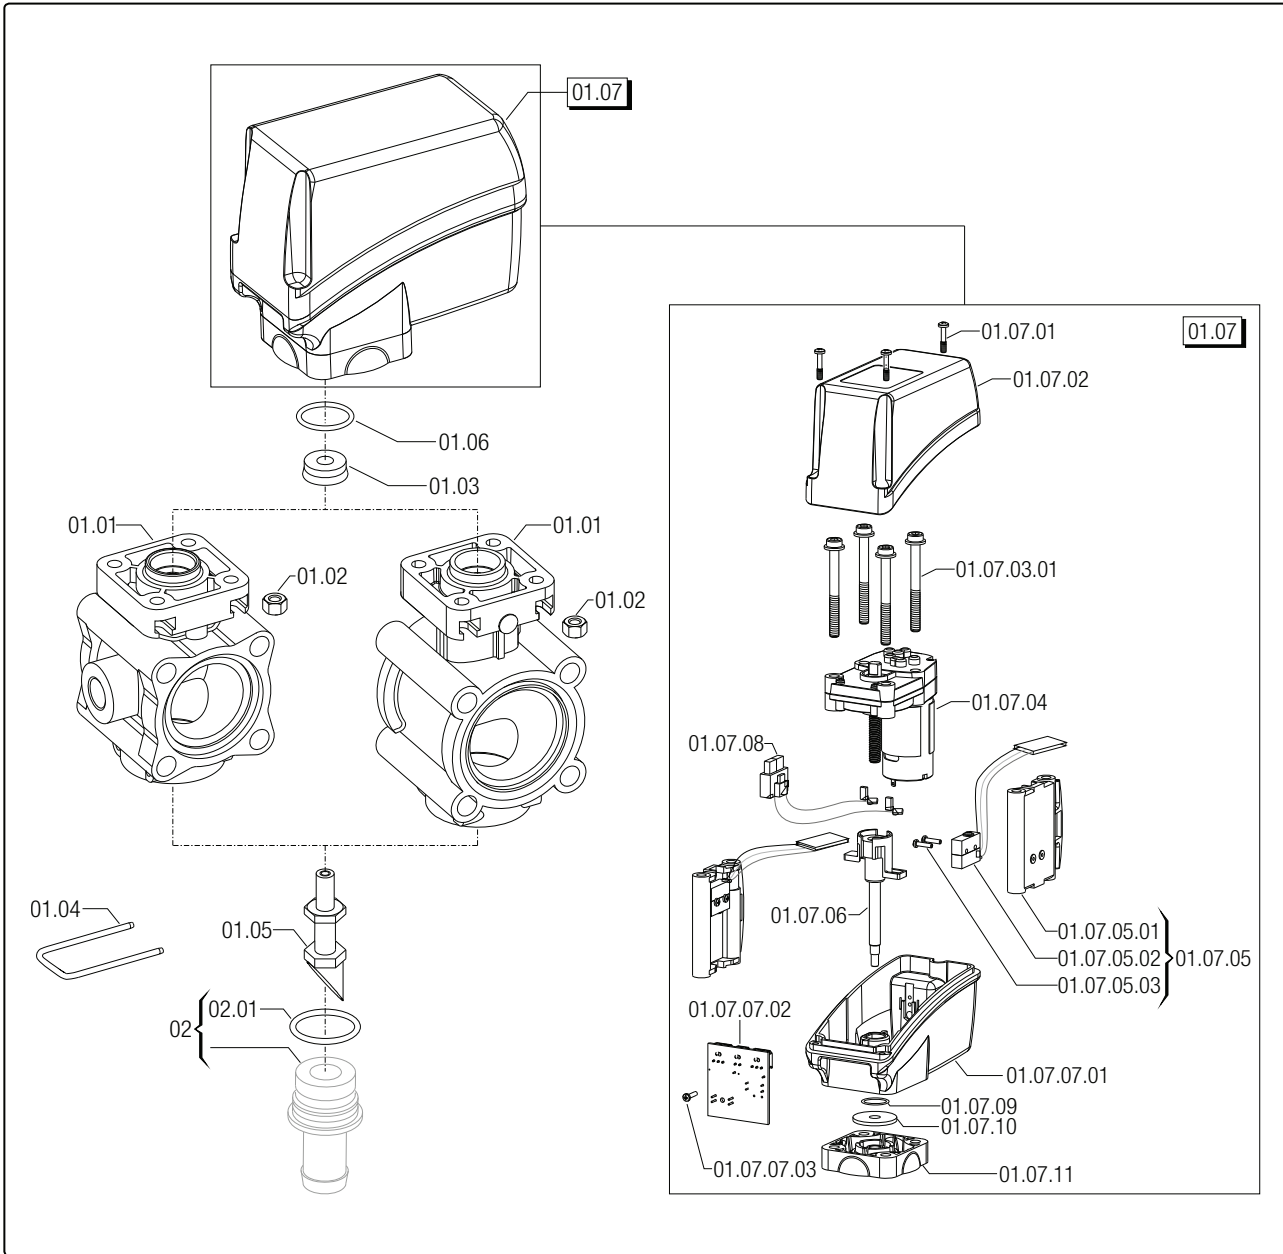

VALVOLE DI REGOLAZIONE PROPORZIONALI
PROPORTIONAL CONTROL VALVES

SERIES **CODE**

- 8630020
- 8630022
- 8630020S
- 8630022S
- 8630024S
- 8630024
- 8630026S
- 8630026
- 8730020
- 8730022
- 8730020S
- 8730022S

Rif.	Code	Note
01.07.07.02	8650902.015	Series 863-873/Series 863-873 - Bravo - Delta
	8650901.015	Series 863-873/Series 863-873
01.07.07.03	V2B30D	
01.07.08	8650900.016	
01.07.09	G11019V	1,78x6,07mm - Viton®
01.07.10	4652900.012	
01.07.11	4652925.060	Series 863-873/Series 863-873
	4652926.060	Series 863-873/Series 863-873 - Bravo - Delta
01.07.12	4652900.033	
02	463001.A19	Ø 19mm
	463001.A25	Ø 25mm - int. Ø 16mm
	463001.A25M	Ø 25mm - int. Ø 14mm
	463001.B40	
	463001.B40B	
	463001.B40M	G 1" BSP
	463001.B70	G 3/4" BSP - Filetto maschio/Male thread
	463001.B75	G 3/4" F
	463001.B75N	F 3/4" NPT
	463022.A13	Ø 13mm proportional valve
	473001.A19	Ø 19mm
	473001.A25	Ø 19mm
	473001.A30	Ø 30mm
	473001.A32	Ø 32mm
	473001.B30	G 3/4"
473001.B40	G 1"	
473001.B45N	1"NPT F	
473001.B50	G 1" 1/4	
02.01	G11058V	2,62x25,07mm - Viton®
	465005.140V	2,62x22,22mm - Viton®